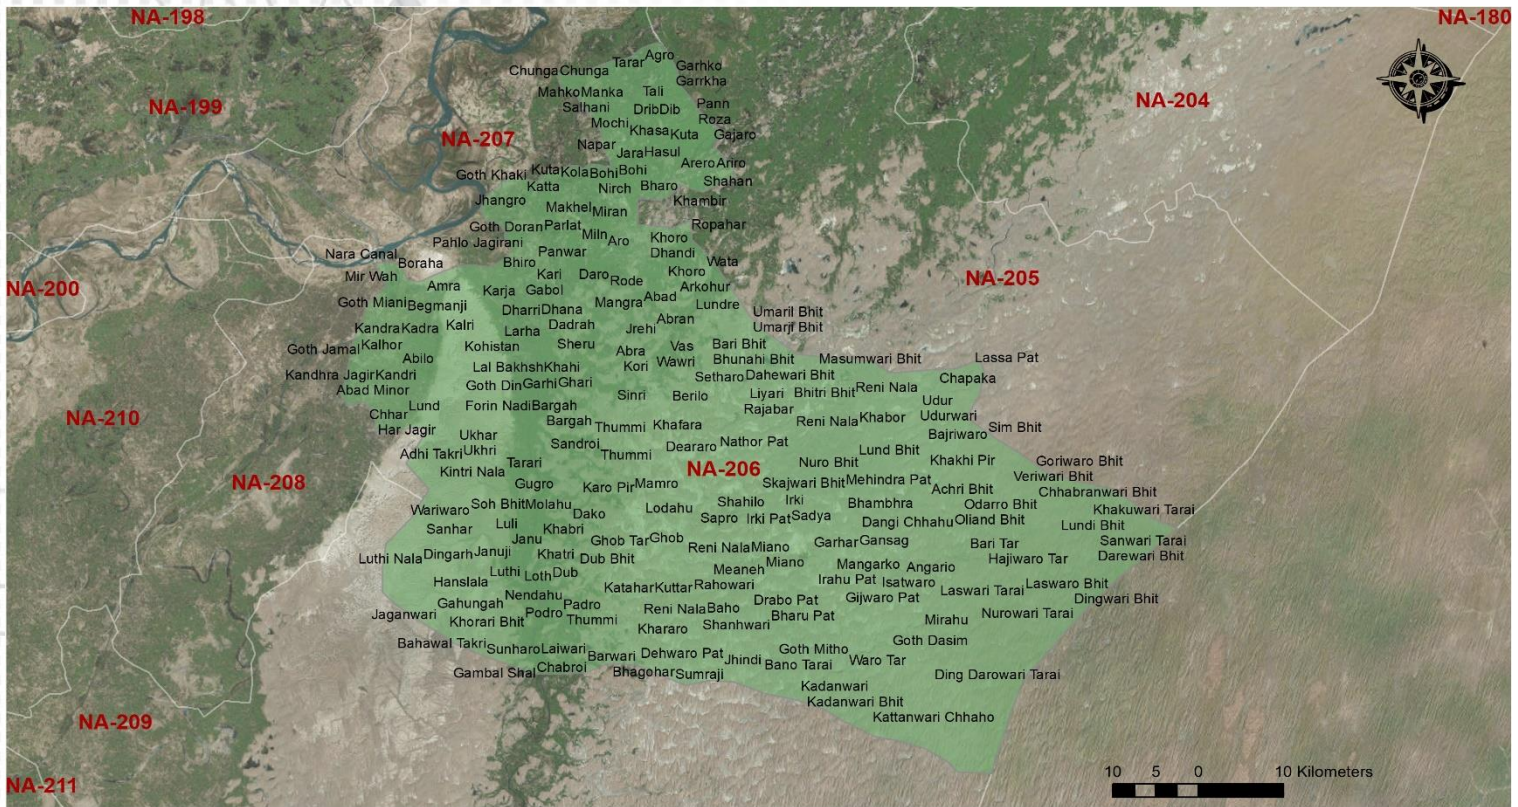

CONSTITUENCY PROFILE

NA-206 SUKKUR-I

SINDH

CONSTITUENCY POPULATION

731,411

VOTER STATISTICS

Male

164,021

Female

132,124

Total

296,145

41%

of the total population are registered as voters

POLLING STATIONS

70

Male

70

Female

117

Combined

257

Total

Number of polling stations where registered voters exceed 1,200

AVERAGE VOTER AT POLLING STATION

1,152

AVERAGE VOTER AT POLLING BOOTH

406

LIST OF CONTESTING CANDIDATES

#	Name	Name of Political Party
1	Aman Ullah	Independent
2	Aftab Hussain Soomro	Independent
3	Jamal Abdul Nasir	Independent
4	Habib Ullah Siddique	Independent
5	Syed Khursheed Ahmed Shah	Pakistan Peoples Party Parliamentarians
6	Syed Tahir Hussain Shah	Pakistan Tehreek-e-Insaf
7	Syed Farukh Ahmed Shah	Independent
8	Syed Kumail Hyder Shah	Independent
9	Abdul Jabbar	Pakistan Rah-e-Haq Party
10	Ali Gohar Khan Indhar	Independent
11	Ghulam Mujtaba	All Pakistan Muslim League
12	Muhammad Hayat	Independent
13	Muhammad Saleh Indhar	Muttahidda Majlis-e-Amal Pakistan
14	Manzoor Hussain Shar	Independent
15	Naheed Begum	Pak Sarzameen Party
16	Nusrat Bano	Independent
17	Nek Muhammad	Independent